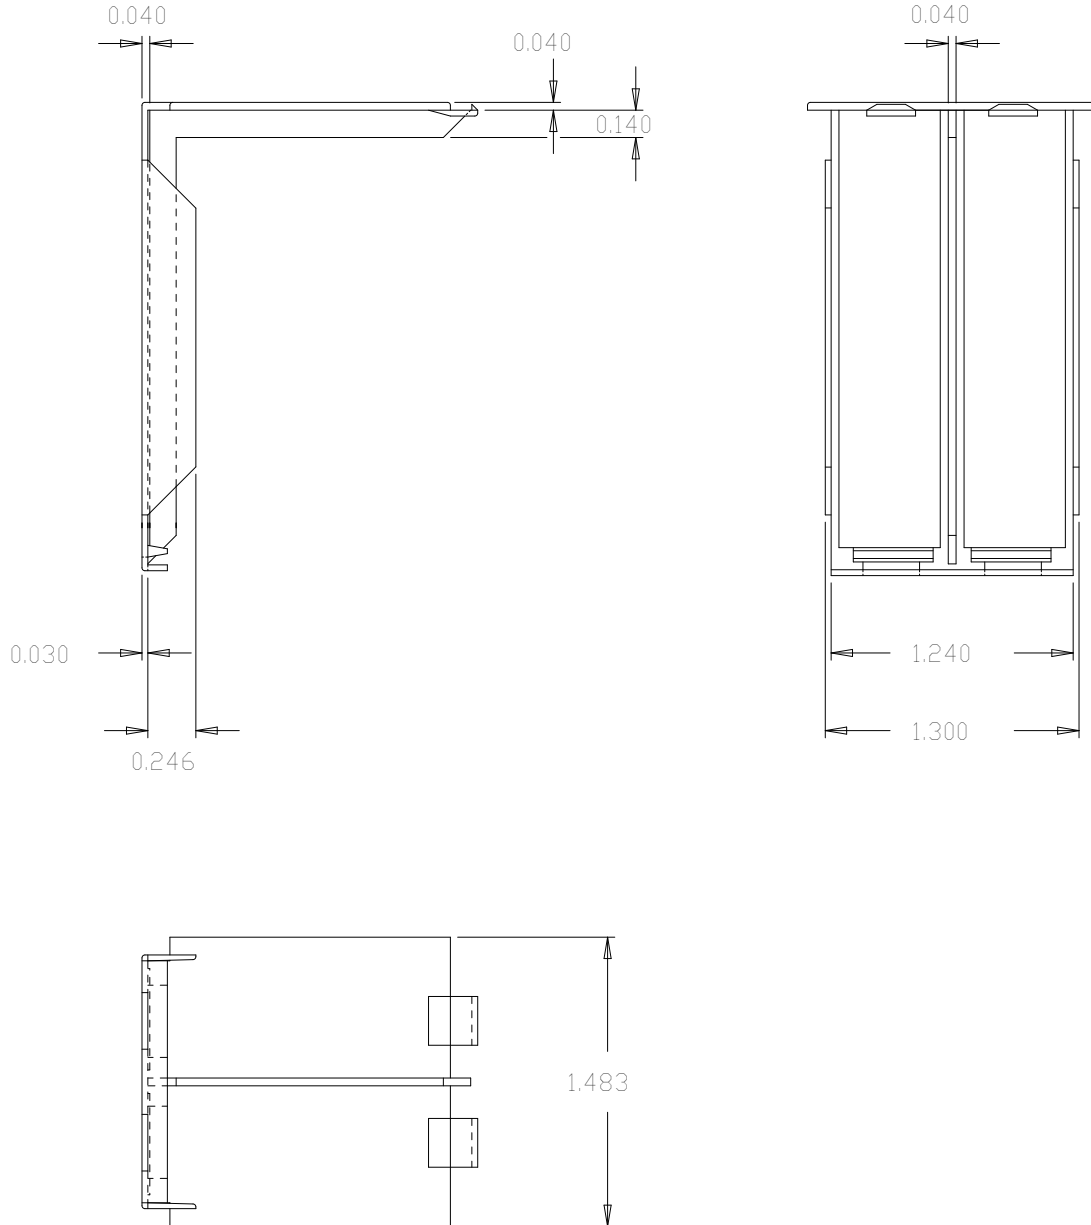

Part No. A04712

147 x 1 1/4" 'A' Range Extra Wide  
Full Insulation Cover

Dimensions in inches.